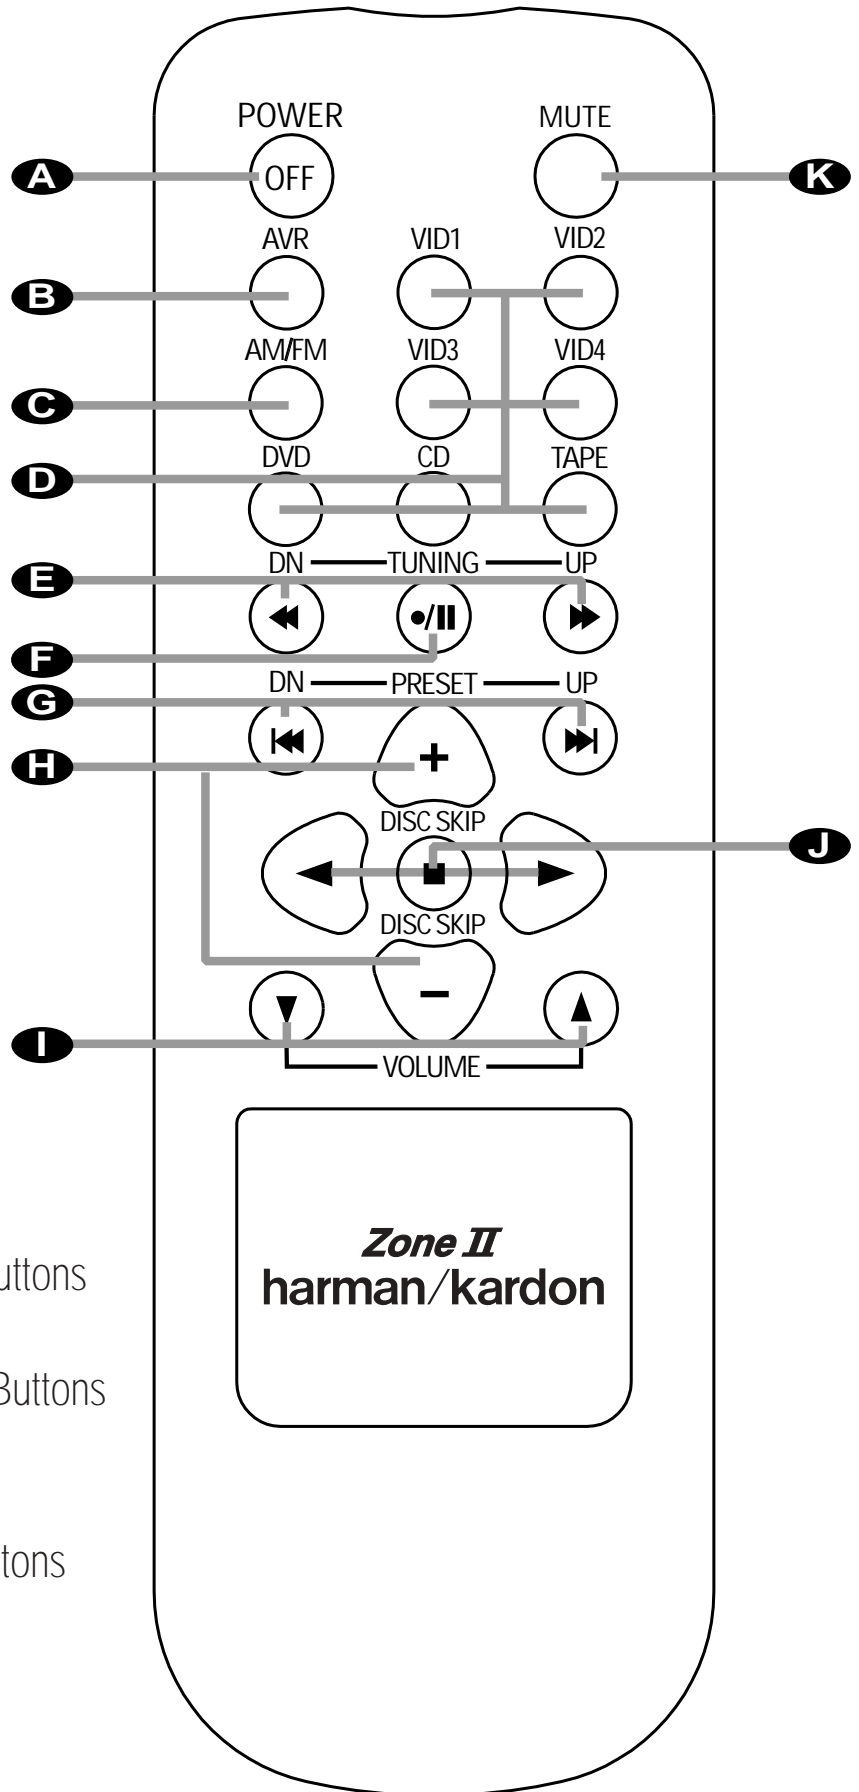

AVR 430 ZONE II REMOTE CONTROL FUNCTIONS

- A** Power Off Button
- B** AVR Selector Button
- C** AM/FM Tuner Selector
- D** Input Selectors
- E** Tuning Up/Down – Fast Play Buttons
- F** Record/Pause Button
- G** Preset Up/Down – Track Skip Buttons
- H** Disc Skip Buttons
- I** Volume Up/Down Buttons
- J** Play Forward/Reverse/Stop Buttons
- K** Mute Button